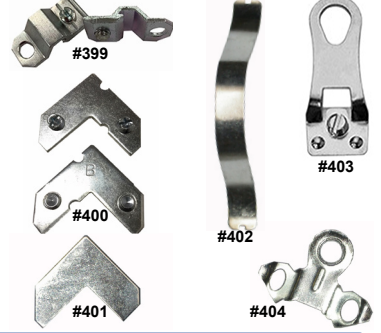

PRINT HOLDERS

- Heavy-Duty 10mil vinyl
- Stitched down border
- Reusable
- Removable insert

Item #	Size	1 @
1403	16x20	\$10.19
1404	18x24	\$11.89
1405	20x16	\$12.57
1406	26x32	\$13.00
1407	30x40	\$13.13
1408	32x43	\$15.55

* 50/pkg

CHOP FRIENDLY
Supply Items Ship Free
with Chop Orders over \$130

DECOR METAL FRAME HARDWARE

Item #	Qty	SAVE 20%	Item #	Qty	SAVE 20%
Screw-In Hanger			Packaged Set - Screw		
399	100/box	\$7.89	1-SCREW	1/bag	\$1.19
Zinc Plated Tapped Corner Angle w/ Set Screws Inserted			100-SCREW	100/bags	\$84.79
400	100/box	\$10.39	Packaged Set - Snap		
400T	1000/box	\$91.19	1-SNAP	1/bag	\$1.09
Back Plate Angle to be used w/ #400/#40T			100-SNAP	100/bags	\$79.99
401	100/box	\$2.39			
401T	1000/box	\$21.59			
3/8" Spring Clip center notched					
402	100/box	\$2.49			
402T	1000/box	\$22.39			
European Hanger w/ Set Screw					
403	100/box	\$7.69			
403T	1000/box	\$67.19			
Snap in Hanger after frame is assembled					
404	100/box	\$2.65			
404T	1000/box	\$23.19			