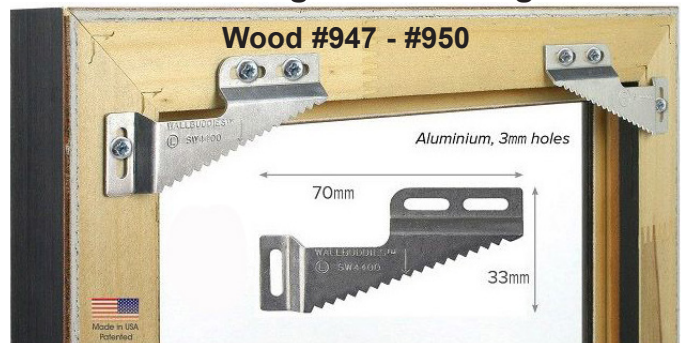

SAWTOOTH HANGERS

#411 complete with 1/2" nails

#412 complete with 1/2" nails

#413 complete with #422 (1/2"x#6) Phillips Pan Head screws

Shown approximately actual size

Item	Description	Pkg. Qty.	1 pack
411	<input checked="" type="checkbox"/> Zinc plated 1 5/8" long, 1/4" wide	100	
411T	<input checked="" type="checkbox"/> Zinc plated 1 5/8" long, 1/4" wide	1000	
412	<input checked="" type="checkbox"/> Zinc plated 2 3/4" long, 5/16" wide	100	
412T	<input checked="" type="checkbox"/> Zinc plated 2 3/4" long, 5/16" wide	1000	
413	<input checked="" type="checkbox"/> Zinc plated 2 3/4" long, 5/16" wide	100	
413T	<input checked="" type="checkbox"/> Zinc plated 2 3/4" long, 5/16" wide	1000	

WALLBUDDIES

Self-leveling Picture Hangers

Easy to install and hang. Artwork stays level and secure against walls. Adds extra strength to frame corners. Eliminates product liability problems, such as broken wires and bowed frames. Allows you to hang easier, faster, and professionally.