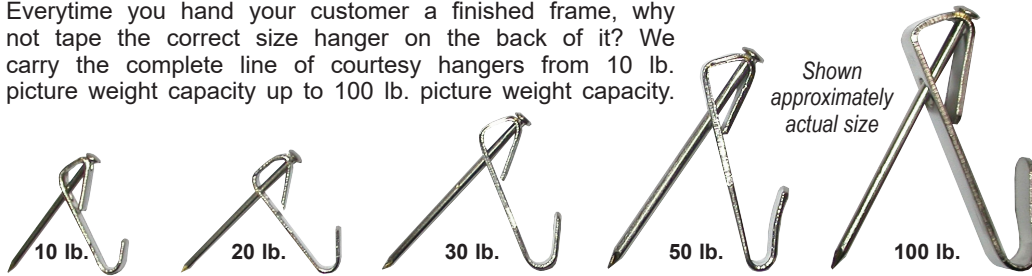

DECOR NICKEL PLATED GOODWILL COURTESY HANGERS

Everytime you hand your customer a finished frame, why not tape the correct size hanger on the back of it? We carry the complete line of courtesy hangers from 10 lb. picture weight capacity up to 100 lb. picture weight capacity.

Hook-Ups! ADJUSTABLE PICTURE HANGERS

Now it's easy to hang pictures straight

Hook-Ups! adjustable security picture hangers are a very flexible and versatile hanging system. These hangers are designed to work on wood or metal frames. They attach to each side of the frame to form a secure, wireless, two-point mounting system that will safely hold artwork weighing up to 100 pounds. Artwork can be leveled easily without removing the item from the wall.